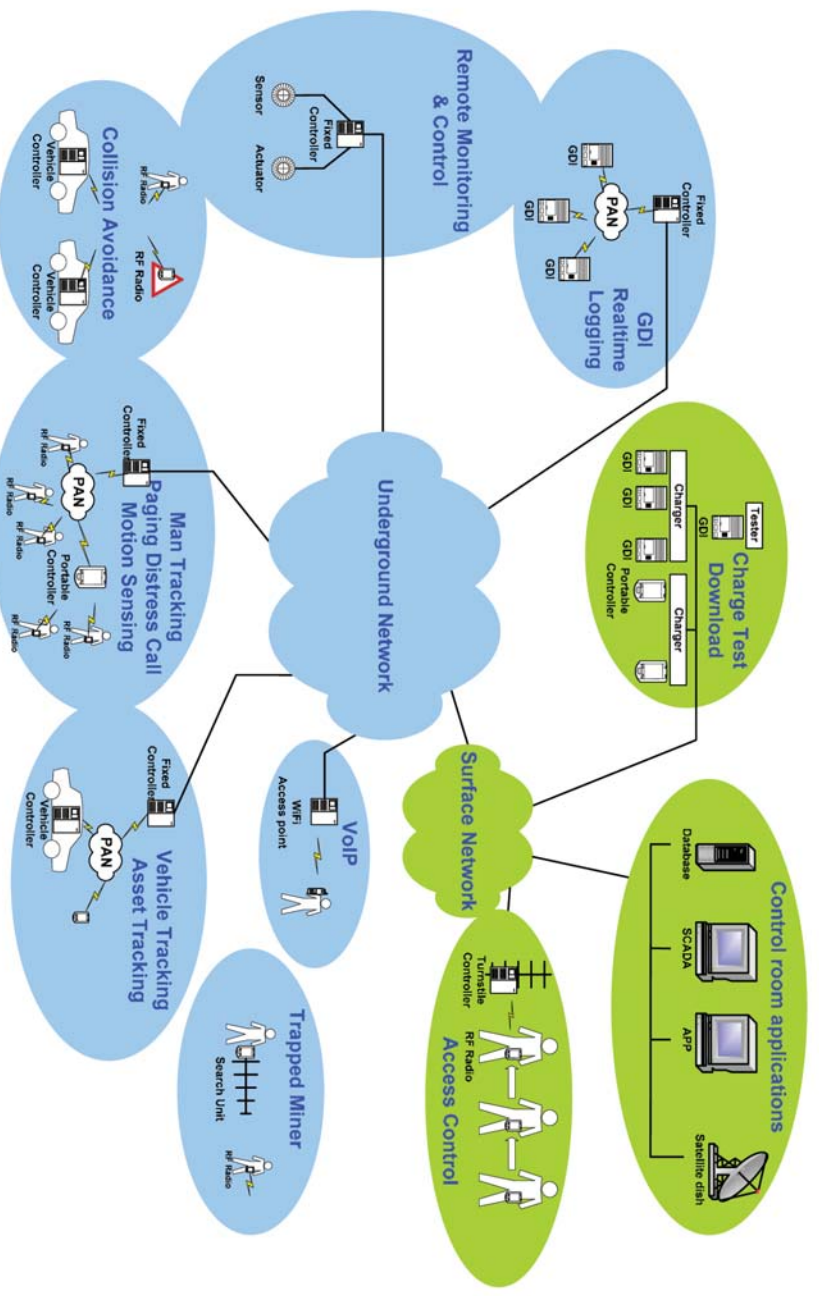

# SCHAUBURG

## Mine Management Systems

### Minewide Communication System

- Man / Equipment Tracking
- Trapped Miner Location
- Paging and Distress Call
- Remote Monitoring and Control
- Access Control
- Environmental Monitoring
- Collision Avoidance
- Voice and Data Communication