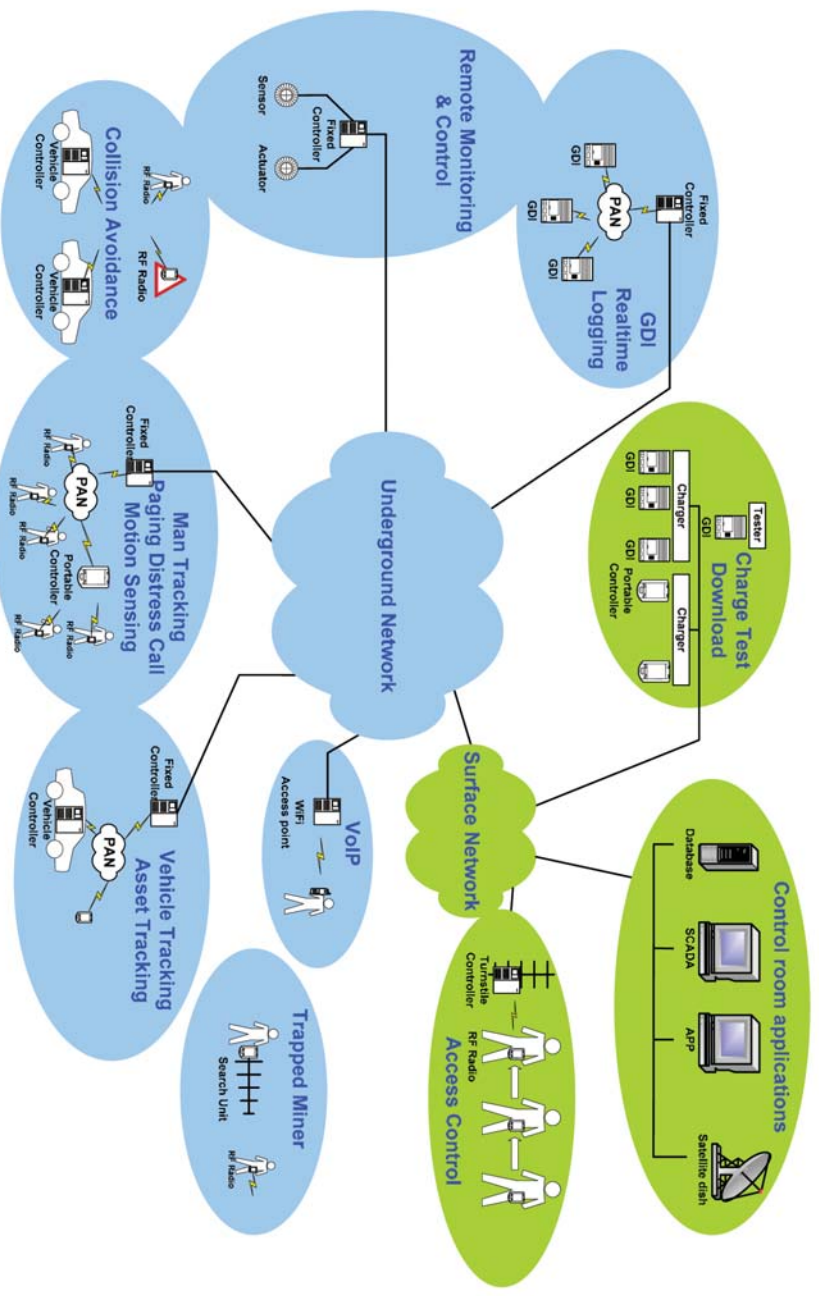

SCHAUBURG

Mine Management Systems

Minewide Communication System

- Man / Equipment Tracking
- Trapped Miner Location
- Paging and Distress Call
- Remote Monitoring and Control
- Access Control
- Environmental Monitoring
- Collision Avoidance
- Voice and Data Communication